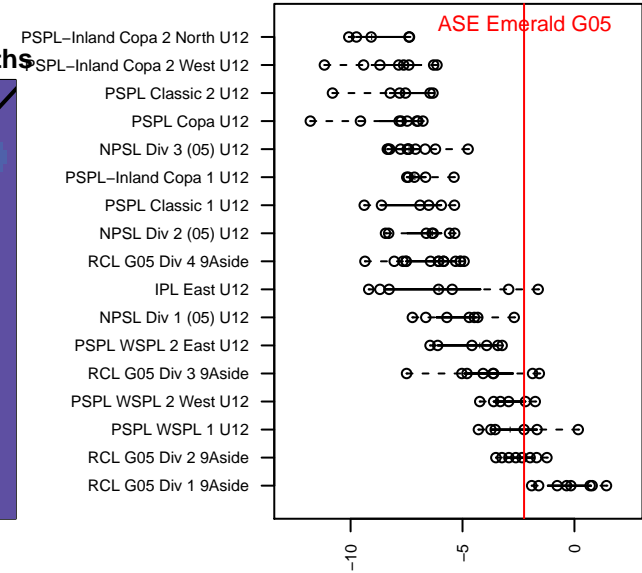

# ASE Emerald G05

Academy of Soccer Excellence  
 Pasco, WA  
 G05 total strength=973  
 attack=2.25 defense=1.47  
 fall league = PSPL WSPL 1 U12  
 spr league = Spr PSPL SuperLeague U12  
 notes= Woods 2016

alt names used:  
 ASE G05 Emerald-Woods  
 ASE G05 EMERALD - WOODS  
 ASE G05 EMERALD - WOODS (WA)  
 ASE G05 EMERALD - WOODS (WA)  
 ASE G05 Emerald-Woods  
 ASE G05 EMERALD - WOODS (WA)

Venues played:  
 2016 Nike Crossfire Challenge Super 9v9 U12  
 2016 Bend Premier Cup McKenzie Berryhill (Si  
 2016 NWCL 05  
 2016 PSPL WSPL 1 U12  
 2016 Spr PSPL SuperLeague U12

**attack and defense variance (black dot)  
relative to other teams  
and top 10 in region**

**attack and defense rating  
relative to others at age  
and all opponents in last 13 months**

**Performance relative to 13 month average**