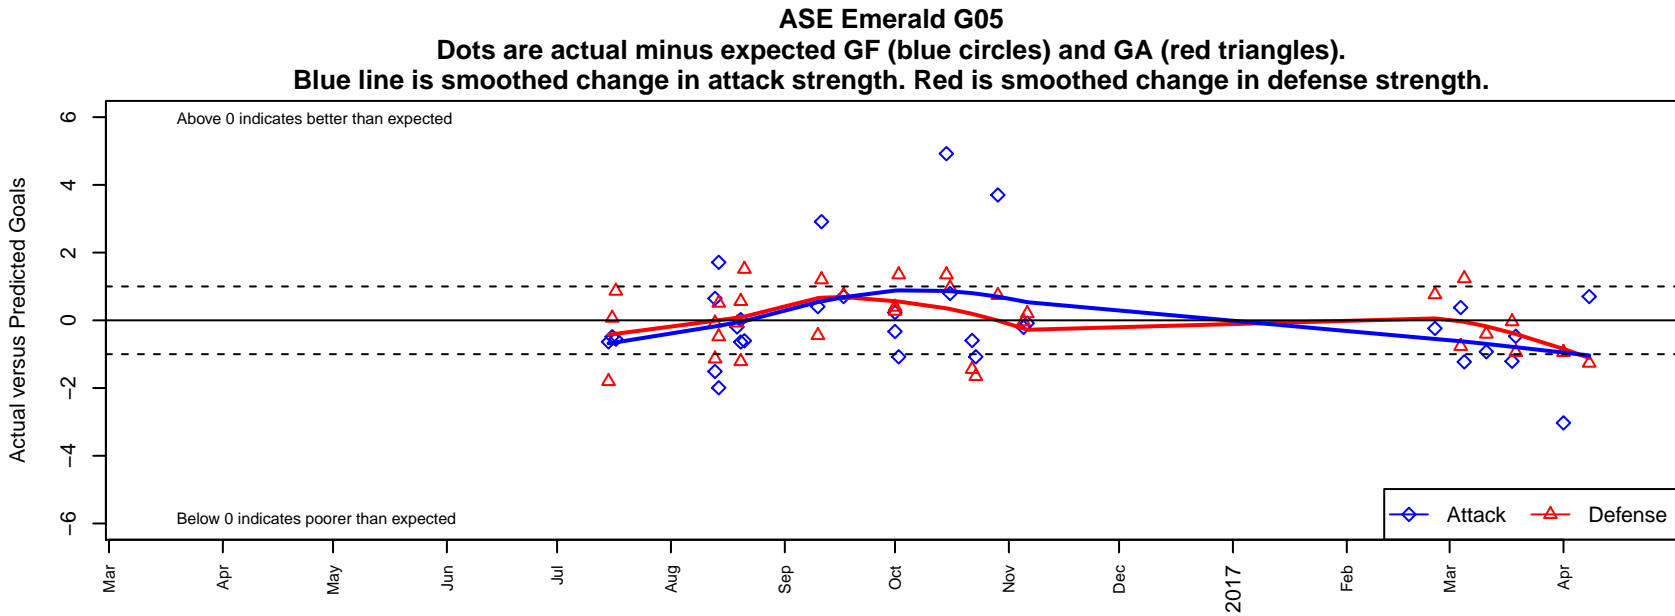

# ASE Emerald G05

Academy of Soccer Excellence  
 Pasco, WA  
 G05 total strength=973  
 attack=2.25 defense=1.47  
 fall league = PSPL WSPL 1 U12  
 spr league = Spr PSPL SuperLeague U12  
 notes= Woods 2016

**attack and defense variance (black dot)  
relative to other teams  
and top 10 in region**

**attack and defense rating  
relative to others at age  
and all opponents in last 13 months**

**Performance relative to 13 month average**